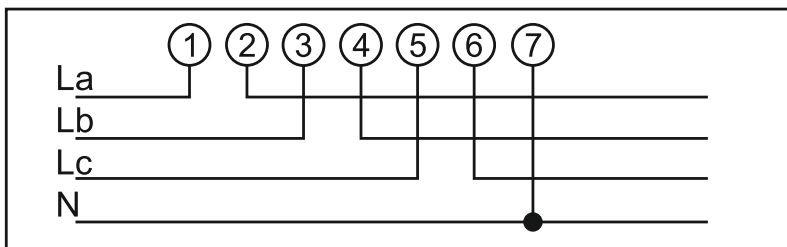

2. Meter wiring diagram

BG: Техническа информация за продукта може да намерите на нашия уеб сайт: www.elmarkgroup.eu; **EN:** Technical product information can be found on our website: www.elmarkgroup.eu; **DE:** Technische Produktinformationen finden Sie auf unserer Website: www.elmarkgroup.eu; **SR:** Техничке информације о производу можете наћи на нашем сајту: www.elmarkgroup.eu; **CR:** Tehničke informacije o proizvodima možete naći na našoj web stranici: www.elmarkgroup.eu; **MAC:** Техничка информацији производот да најдете на нашиот Веб сајт: www.elmarkgroup.eu; **RO:** Informații tehnice de produs pot fi găsite pe site-ul nostru: www.elmarkgroup.eu; **HU:** Technikai termék információk megtalálhatók honlapunkon: www.elmarkgroup.eu; **IT:** Informazioni tecniche sui prodotti sono disponibili sul nostro sito Web: www.elmarkgroup.eu; **GR:** Τεχνικές πληροφορίες γιά τα προϊόντα μπορείτε να βρείτε στην ιστοσελίδα μας: www.elmarkgroup.eu; **HR:** Tehnički podaci o proizvodu mogu se naći na našoj web stranici: www.elmarkgroup.eu; **BIH:** Tehnički podaci o proizvodu mogu se naći na našem web stranici: www.elmarkgroup.eu; **SLO:** Tehnične informacije o izdelku najdete na naši spletni strani: www.elmarkgroup.eu; **SK:** Technické informácie o produktoch nájdete na našej webovej stránke: www.elmarkgroup.eu; **PL:** Techniczne informacje o produkcie można znaleźć na naszej stronie internetowej: www.elmarkgroup.eu; **P:** Informações técnicas sobre o produto podem ser encontradas em nosso site: www.elmarkgroup.eu