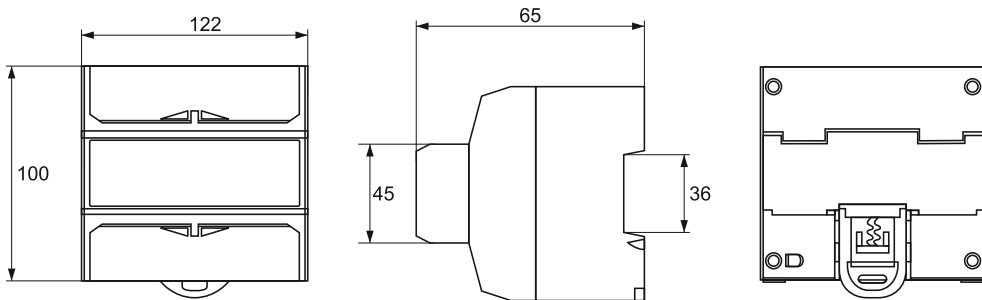

III. Installation and connection of the meter

1. The installation size (figure 2)