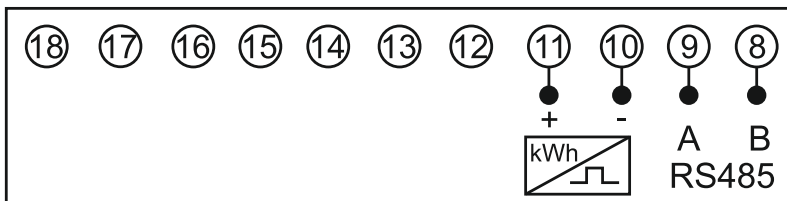

2. Meter wiring diagram

BG: Техническа информация за продукта може да намерите на нашия уеб сайт: www.elmarkgroup.eu; **EN:** Technical product information can be found on our website: www.elmarkgroup.eu; **DE:** Technische Produktinformationen finden Sie auf unserer Website: www.elmarkgroup.eu; **SR:** Техничке информације о производу можете наћи на нашем сајту: www.elmarkgroup.eu; **CR:** Tehničke informacije o proizvodima možete naći na našoj web stranici: www.elmarkgroup.eu; **MAC:** Техничка информацији производот да најдете на нашиот Веб сајт: www.elmarkgroup.eu; **RO:** Informații tehnice de produs pot fi găsite pe site-ul nostru: www.elmarkgroup.eu; **HU:** Technikai termék információk megtalálhatók honlapunkon: www.elmarkgroup.eu; **IT:** Informazioni tecniche sui prodotti sono disponibili sul nostro sito Web: www.elmarkgroup.eu; **GR:** Τεχνικές πληροφορίες γιά τα προϊόντα μπορείτε να βρείτε στην ιστοσελίδα μας: www.elmarkgroup.eu; **HR:** Tehnički podaci o proizvodu mogu se naći na našoj web stranici: www.elmarkgroup.eu; **BIH:** Tehnički podaci o proizvodu mogu se naći na našem web stranici: www.elmarkgroup.eu; **SLO:** Tehnične informacije o izdelku najdete na naši spletni strani: www.elmarkgroup.eu; **SK:** Technické informácie o produktoch nájdete na našej webovej stránke: www.elmarkgroup.eu; **PL:** Techniczne informacje o produkcie można znaleźć na naszej stronie internetowej: www.elmarkgroup.eu; **P:** Informações técnicas sobre o produto podem ser encontradas em nosso site: www.elmarkgroup.eu